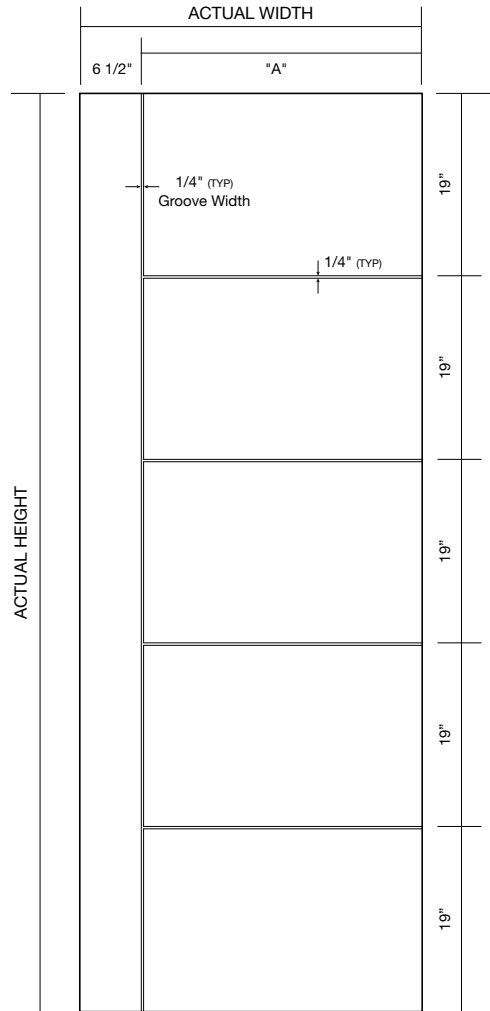

CONTEMPORARY 14 - BM

8'0" HARBOUR CRAFT FIBERGLASS DOORS:
RUSTIC MAHOGANY SKINS

GLASS OPTIONS	
Size	Glass Detail
Solid Door	
Glass Not Available	

8'0" Contemporary 14 (14) Harbour Craft Fiberglass Doors - BM

DOOR WIDTH			DOOR HEIGHT	
Nominal	Actual	"A"	Nominal	Actual
2-8	31 3/4"	26 1/4"	8-0	95"
2-10	33 3/4"	28 1/4"		
3-0	35 3/4"	30 1/4"		
3-6	41 3/4"	36 1/4"		

STANDARD FEATURES:

- Hinge prep
- Cylindrical lock locations
- LVL lock & hinge stiles with composite PVC cap
- Composite top and bottom rails
- Square edge design
- Polyurethane foam filled
- 1-3/4" door