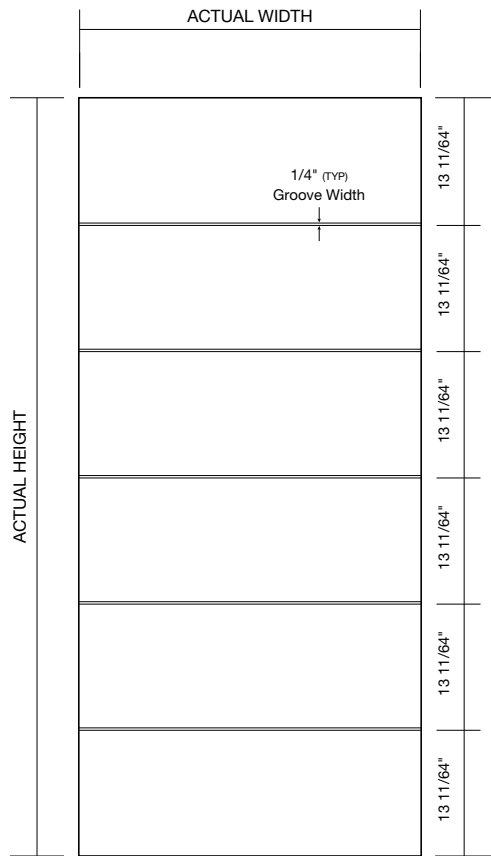

RUSTIC MAHOGANY TEXTURE

6'8" HARDWARE LOCATIONS

6'8" & 7'0" Harbour Craft Contemporary Fiberglass Doors

DOOR HEIGHT		
Nominal	Actual	Cylindrical Prep
6-8	79"	45 7/8"

STANDARD FEATURES:

- Hinge prep
- Cylindrical lock locations
- LVL lock & hinge stiles with composite PVC cap
- Composite top and bottom rails
- Square edge design
- Polyurethane foam filled
- 1-3/4" door

8'0" Harbour Craft Contemporary Fiberglass Doors

DOOR HEIGHT		
Nominal	Actual	Cylindrical Prep
8-0	95"	59"

STANDARD FEATURES:

- Hinge prep
- Cylindrical lock locations
- LVL lock & hinge stiles with composite PVC cap
- Composite top and bottom rails
- Square edge design
- Polyurethane foam filled
- 1-3/4" door

HARBOUR CRAFT® CONTEMPORARY FIBERGLASS DOORS

CONTEMPORARY 05 - BM

6'8" HARBOUR CRAFT FIBERGLASS DOORS:
RUSTIC MAHOGANY SKINS

GLASS OPTIONS	
Size	Glass Detail
Solid Door	
Glass Not Available	

Contemporary 05 (05) Harbour Craft Fiberglass Doors - BM