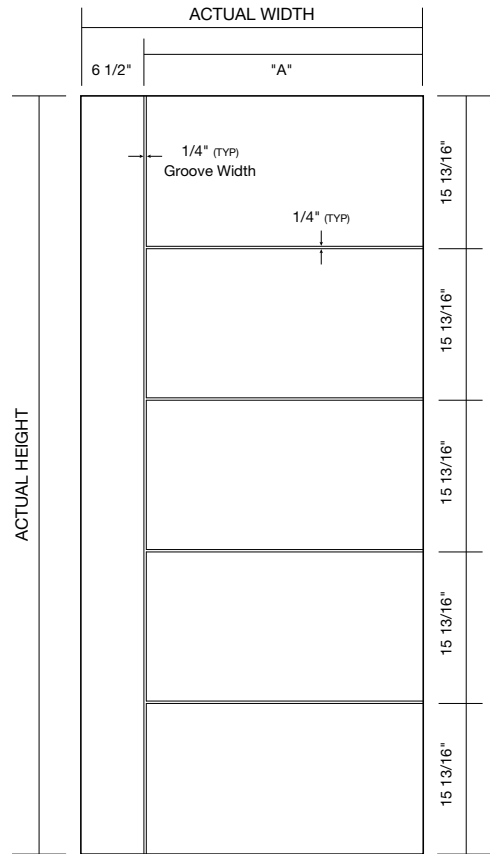

8'0" Harbour Craft Contemporary Fiberglass Doors

DOOR HEIGHT		
Nominal	Actual	Cylindrical Prep
8-0	95"	59"

STANDARD FEATURES:

- Hinge prep
- Cylindrical lock locations
- LVL lock & hinge stiles with composite PVC cap
- Composite top and bottom rails
- Square edge design
- Polyurethane foam filled
- 1-3/4" door

HARBOUR CRAFT® CONTEMPORARY FIBERGLASS DOORS

CONTEMPORARY 05 - BM

6'8" HARBOUR CRAFT FIBERGLASS DOORS:
RUSTIC MAHOGANY SKINS

GLASS OPTIONS	
Size	Glass Detail
Solid Door	
Glass Not Available	

Contemporary 05 (05) Harbour Craft Fiberglass Doors - BM

DOOR WIDTH		DOOR HEIGHT	
Nominal	Actual	Nominal	Actual
2-8	31 3/4"	6-8	79"
2-10	33 3/4"		
3-0	35 3/4"		
3-6	41 3/4"		

STANDARD FEATURES:

- Hinge prep
- Cylindrical lock locations
- LVL lock & hinge stiles with composite PVC cap
- Composite top and bottom rails
- Square edge design
- Polyurethane foam filled
- 1-3/4" door

CONTEMPORARY 14 - BM

6'8" HARBOUR CRAFT FIBERGLASS DOORS:
RUSTIC MAHOGANY SKINS

GLASS OPTIONS	
Size	Glass Detail
Solid Door	
Glass Not Available	

Contemporary 14 (14) Harbour Craft Fiberglass Doors - BM

DOOR WIDTH			DOOR HEIGHT	
Nominal	Actual	"A"	Nominal	Actual
2-8	31 3/4"	26 1/4"	6-8	79"
2-10	33 3/4"	28 1/4"		
3-0	35 3/4"	30 1/4"		
3-6	41 3/4"	36 1/4"		