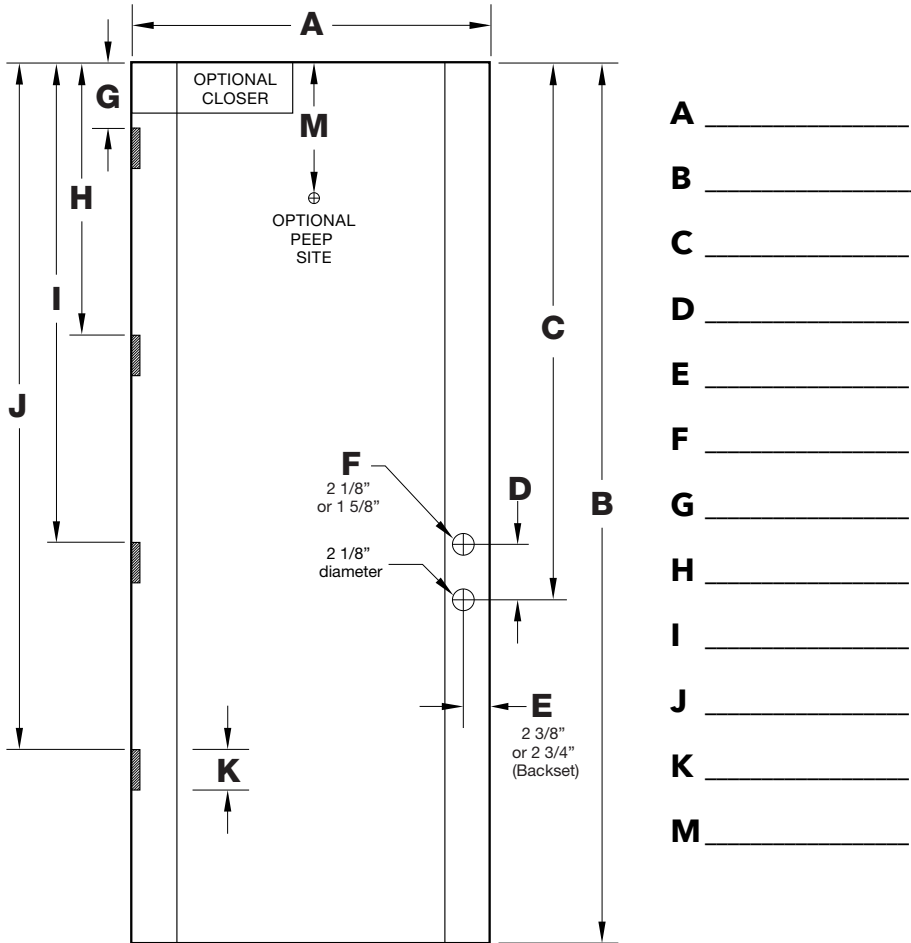

CUSTOMER NAME: _____ P.O. #: _____

DATE: _____ QTY: _____ ☐ CUSTOM ORDER ☐ STANDARD STOCK

- A _____
- B _____
- C _____
- D _____
- E _____
- F _____
- G _____
- H _____
- I _____
- J _____
- K _____
- M _____

SURFACE

☐ RUSTIC MAHOGANY

PANEL DESIGN:

- ☐ CONTEMPORARY 5 **05**
- ☐ CONTEMPORARY 14 **14**
- ☐ CONTEMPORARY 24 **24**
- ☐ CONTEMPORARY 30 **30**

CUTOUT SIZE: _____ **HEAD DIMENSION:** _____

EXTRA OPTIONS:

- ☐ CLOSER BLOCK
- ☐ NO HINGE PREP.
- ☐ LATCH MORTISE (radius)
- ☐ PEEP SITE ☐ 1/2" ☐ 9/16"
- ☐ CUSTOM GROOVE PATTERN (REQUIRES DRAWING)
- ☐ OTHER: _____

NOTES: _____
_____
_____
_____