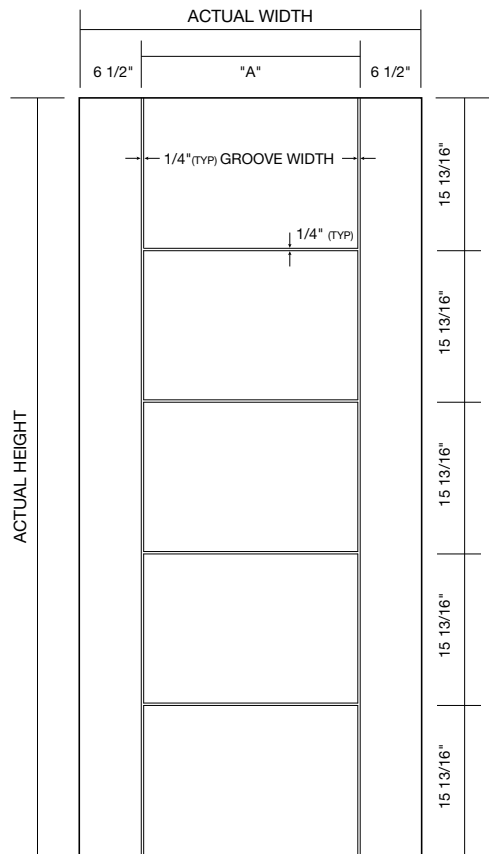

DOOR WIDTH		DOOR HEIGHT	
Nominal	Actual	Nominal	Actual
2-8	31 3/4"	6-8	79"
2-10	33 3/4"		
3-0	35 3/4"		
3-6	41 3/4"		

STANDARD FEATURES:

- Hinge prep
- Cylindrical lock locations
- LVL lock & hinge stiles with composite PVC cap
- Composite top and bottom rails
- Square edge design
- Polyurethane foam filled
- 1-3/4" door

CONTEMPORARY 14 - BM

6'8" HARBOUR CRAFT FIBERGLASS DOORS:
RUSTIC MAHOGANY SKINS

GLASS OPTIONS	
Size	Glass Detail
Solid Door	
Glass Not Available	

Contemporary 14 (14) Harbour Craft Fiberglass Doors - BM

DOOR WIDTH			DOOR HEIGHT	
Nominal	Actual	"A"	Nominal	Actual
2-8	31 3/4"	26 1/4"	6-8	79"
2-10	33 3/4"	28 1/4"		
3-0	35 3/4"	30 1/4"		
3-6	41 3/4"	36 1/4"		

HARBOUR CRAFT® CONTEMPORARY FIBERGLASS DOORS

CONTEMPORARY 24 - BM

6'8" HARBOUR CRAFT FIBERGLASS DOORS:
RUSTIC MAHOGANY SKINS

GLASS OPTIONS	
Size	Glass Detail
Solid Door	
Glass Not Available	

Contemporary 24 (24) Harbour Craft Fiberglass Doors - BM

DOOR WIDTH			DOOR HEIGHT	
Nominal	Actual	"A"	Nominal	Actual
2-8	31 3/4"	20 3/4"	6-8	79"
2-10	33 3/4"	22 3/4"		
3-0	35 3/4"	24 3/4"		
3-6	41 3/4"	30 3/4"		

STANDARD FEATURES:

- Hinge prep
- Cylindrical lock locations
- LVL lock & hinge stiles with composite PVC cap
- Composite top and bottom rails
- Square edge design
- Polyurethane foam filled
- 1-3/4" door