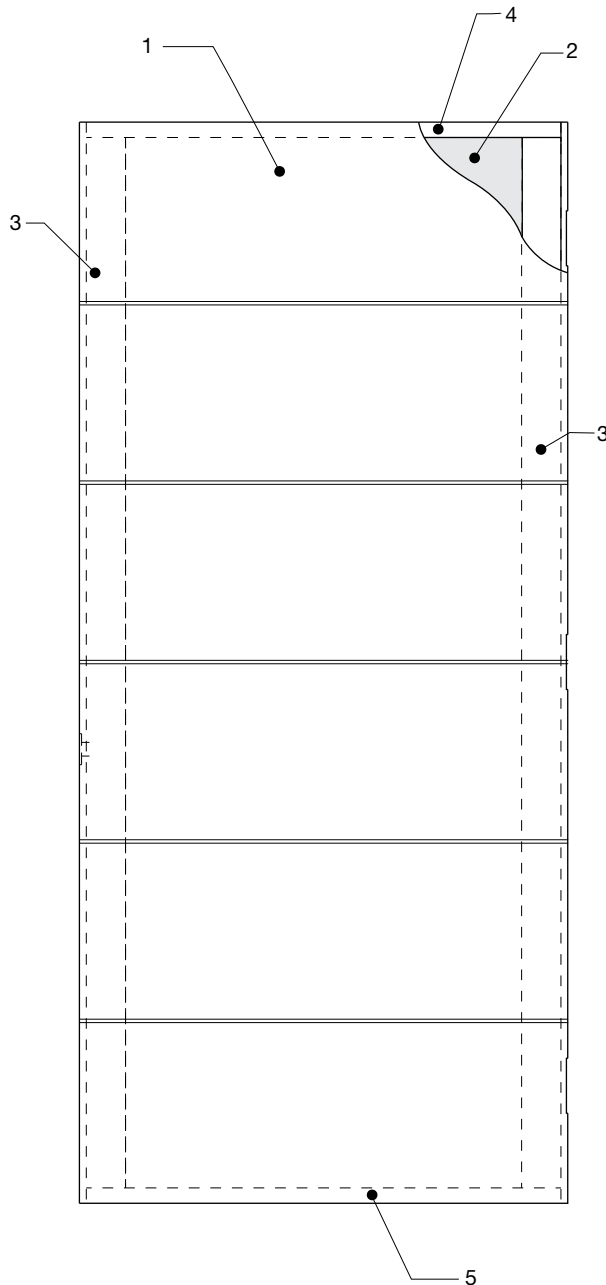

HARBOUR CRAFT® CONTEMPORARY FIBERGLASS DOORS

TEXTURED FIBERGLASS

1. FIBERGLASS SKINS

- a. Stainable / paintable
  Rustic Mahogany

2. FOAM CORE

- a. Material – polyurethane
- b. Density – 2.2 lbs/cu.ft
- c. Ozone depletion potential – 0
- d. Global warming potential – 820
- e. Cellular structure – 95% closed
- f. Thermal conductivity – 0.012 (btu/hr.ft.f)

3. SIDE STILES

- a. Material – LVL w/ composite PVC cap.

4. TOP RAIL

- a. Material – composite

5. BOTTOM RAIL

- a. Material – composite
  Kerfed for drive in sweep

6. PACKAGING

- a. Doors per pallet – 12
- b. Sidelites per pallet – 12
- c. Banding – vinyl (x2)
- d. Other – corner boards (x4)
  Polyfilm wrap

7. THERMAL CONDUCTIVITY

- a. "U" value – 0.18
- b. "R" value – 5.56
- c. S.H.G.C. – 0.01

8. STC RATING

- a. 22