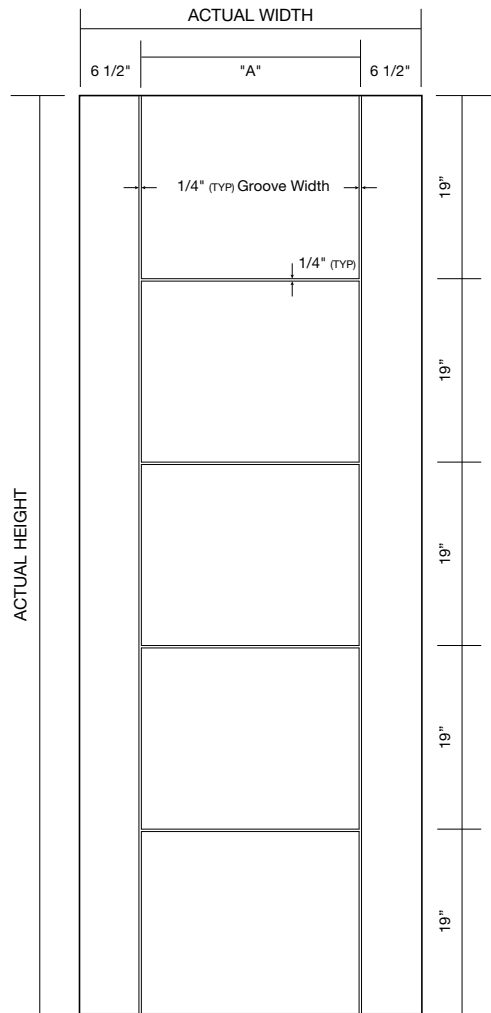

CONTEMPORARY 14 - BM

6'8" HARBOUR CRAFT FIBERGLASS DOORS:
RUSTIC MAHOGANY SKINS

GLASS OPTIONS	
Size	Glass Detail
Solid Door	
Glass Not Available	

Contemporary 14 (14) Harbour Craft Fiberglass Doors - BM

DOOR WIDTH			DOOR HEIGHT	
Nominal	Actual	"A"	Nominal	Actual
2-8	31 3/4"	26 1/4"	6-8	79"
2-10	33 3/4"	28 1/4"		
3-0	35 3/4"	30 1/4"		
3-6	41 3/4"	36 1/4"		

DOOR WIDTH			DOOR HEIGHT	
Nominal	Actual	"A"	Nominal	Actual
2-8	31 3/4"	26 1/4"	8-0	95"
2-10	33 3/4"	28 1/4"		
3-0	35 3/4"	30 1/4"		
3-6	41 3/4"	36 1/4"		

STANDARD FEATURES:

- Hinge prep
- Cylindrical lock locations
- LVL lock & hinge stiles with composite PVC cap
- Composite top and bottom rails
- Square edge design
- Polyurethane foam filled
- 1-3/4" door

HARBOUR CRAFT® CONTEMPORARY FIBERGLASS DOORS

CONTEMPORARY 24 - BM

8'0" HARBOUR CRAFT FIBERGLASS DOORS:
RUSTIC MAHOGANY SKINS

GLASS OPTIONS	
Size	Glass Detail
Solid Door	
Glass Not Available	

8'0" Contemporary 24 (24) Harbour Craft Fiberglass Doors - BM

Contemporary 24

30

Contemporary 30

Width	Height	Doors Up to 79" in Height			
23 3/4" - 35 3/4"	72" - 79"	BR	BR	BR	BR
27 3/4" - 30 3/4"	72" - 79"	BR	BR	BR	BR
30 3/4" - 35 3/4"	72" - 79"	BR	BR	BR	BR
35 13/16" - 41 3/4"	72" - 79"	BR	BR	BR	BR
Doors Over 79" to 84" in Height					
23 3/4" - 35 3/4"	79" - 84"	BR	BR	BR	BR
30 3/4" - 35 3/4"	79" - 84"	BR	BR	BR	BR
Doors Over 84" to 95" in Height					
23 3/4" - 35 3/4"	84" - 95"	BR	BR	BR	BR
30 3/4" - 35 3/4"	91" - 95"	BR	BR	BR	BR