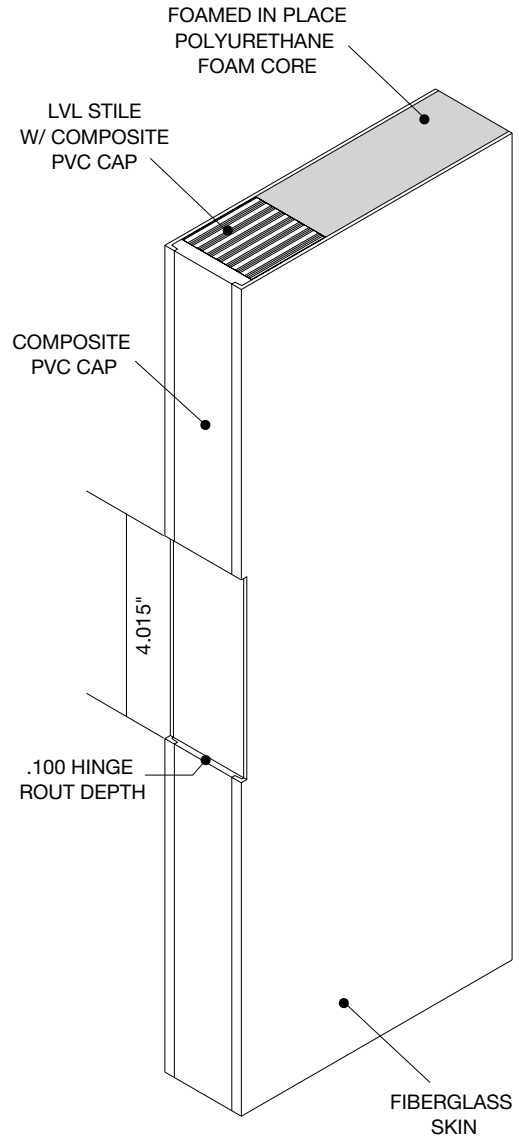

Edge Prep Detail Options

LATCH PREP

HINGE PREP