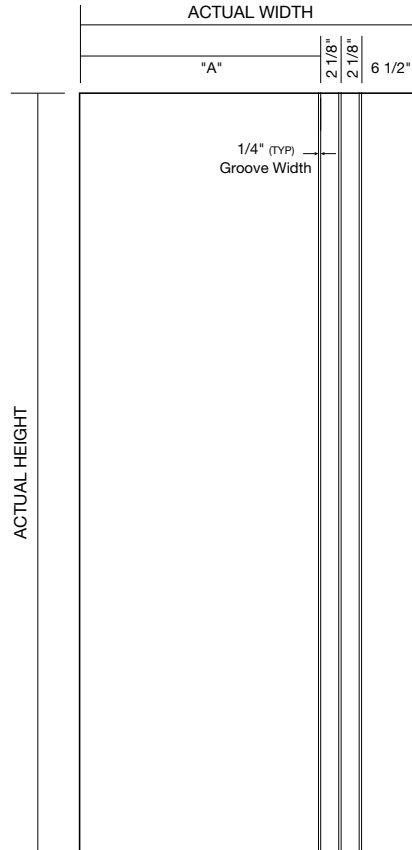

CONTEMPORARY 30 - BM

6'8" HARBOUR CRAFT FIBERGLASS DOORS:
RUSTIC MAHOGANY SKINS

GLASS OPTIONS	
Size	Glass Detail
Solid Door	
Glass Not Available	

Contemporary 30 (30) Harbour Craft Fiberglass Doors - BM

DOOR WIDTH			DOOR HEIGHT	
Nominal	Actual	"A"	Nominal	Actual
2-8	31 3/4"	22"	6-8	79"
2-10	33 3/4"	24"		
3-0	35 3/4"	26"		
3-6	41 3/4"	32"		

STANDARD FEATURES:

- Hinge prep
- Cylindrical lock locations
- LVL lock & hinge stiles with composite PVC cap
- Composite top and bottom rails
- Square edge design
- Polyurethane foam filled
- 1-3/4" door