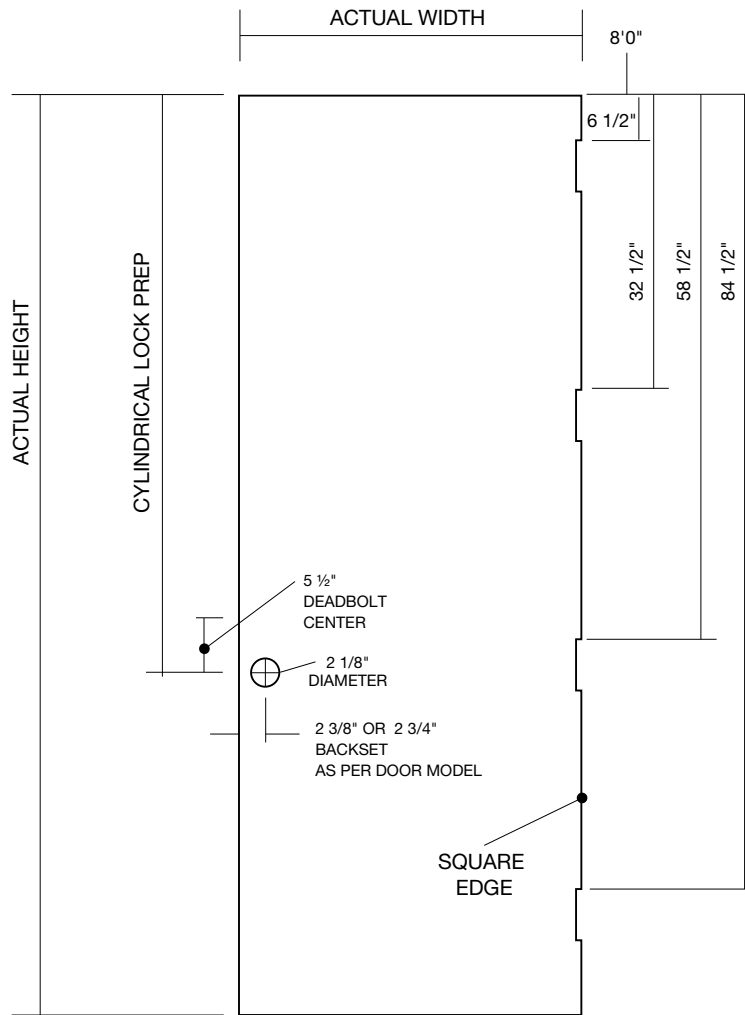

RUSTIC MAHOGANY TEXTURE

6'8" HARDWARE LOCATIONS

6'8" & 7'0" Harbour Craft Contemporary Fiberglass Doors

DOOR HEIGHT		
Nominal	Actual	Cylindrical Prep
6-8	79"	45 7/8"

STANDARD FEATURES:

- Hinge prep
- Cylindrical lock locations
- LVL lock & hinge stiles with composite PVC cap
- Composite top and bottom rails
- Square edge design
- Polyurethane foam filled
- 1-3/4" door

8'0" Harbour Craft Contemporary Fiberglass Doors

DOOR HEIGHT		
Nominal	Actual	Cylindrical Prep
8-0	95"	59"

STANDARD FEATURES:

- Hinge prep
- Cylindrical lock locations
- LVL lock & hinge stiles with composite PVC cap
- Composite top and bottom rails
- Square edge design
- Polyurethane foam filled
- 1-3/4" door