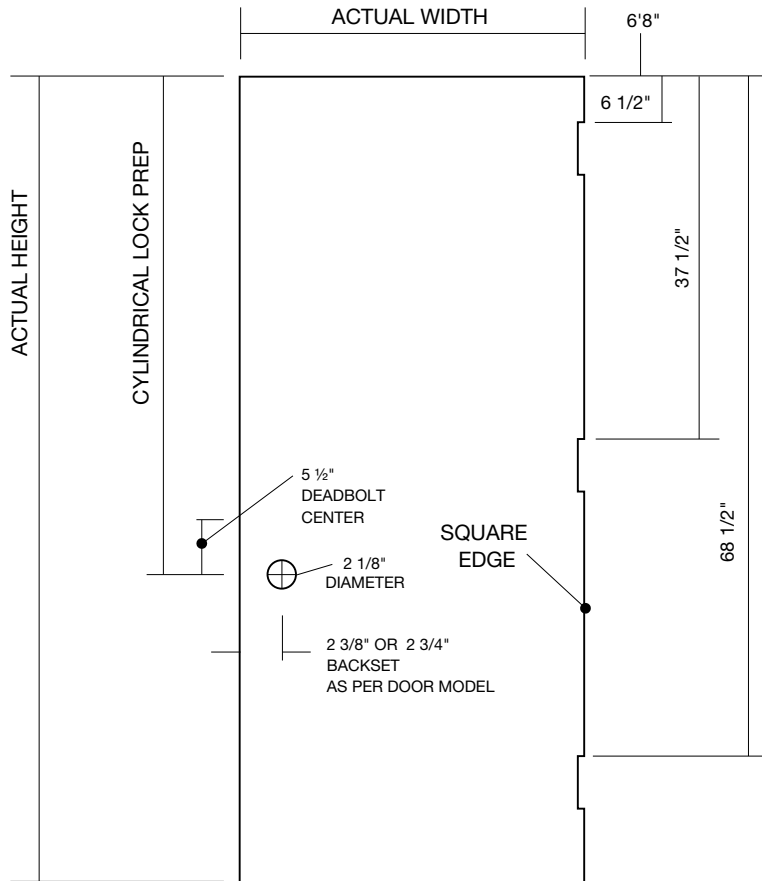

RUSTIC MAHOGANY TEXTURE

6'8" HARDWARE LOCATIONS

6'8" & 7'0" Harbour Craft Contemporary Fiberglass Doors

DOOR HEIGHT		
Nominal	Actual	Cylindrical Prep
6-8	79"	45 7/8"

STANDARD FEATURES:

- Hinge prep
- Cylindrical lock locations
- LVL lock & hinge stiles with composite PVC cap
- Composite top and bottom rails
- Square edge design
- Polyurethane foam filled
- 1-3/4" door

8'0" Harbour Craft Contemporary Fiberglass Doors

DOOR HEIGHT		
Nominal	Actual	Cylindrical Prep
8-0	95"	59"

STANDARD FEATURES:

- Hinge prep
- Cylindrical lock locations
- LVL lock & hinge stiles with composite PVC cap
- Composite top and bottom rails
- Square edge design
- Polyurethane foam filled
- 1-3/4" door