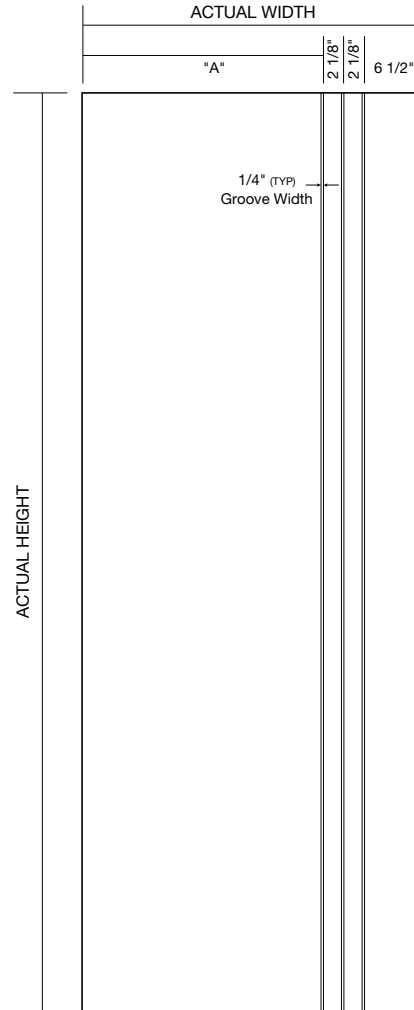

CONTEMPORARY 30 - BM

8'0" HARBOUR CRAFT FIBERGLASS DOORS:
RUSTIC MAHOGANY SKINS

GLASS OPTIONS	
Size	Glass Detail
Solid Door	
Glass Not Available	

8'0" Contemporary 30 (30) Harbour Craft Fiberglass Doors - BM

DOOR WIDTH			DOOR HEIGHT	
Nominal	Actual	"A"	Nominal	Actual
2-8	31 3/4"	22"	8-0	95"
2-10	33 3/4"	24"		
3-0	35 3/4"	26"		
3-6	41 3/4"	32"		

STANDARD FEATURES:

- Hinge prep
- Cylindrical lock locations
- LVL lock & hinge stiles with composite PVC cap
- Composite top and bottom rails
- Square edge design
- Polyurethane foam filled
- 1-3/4" door