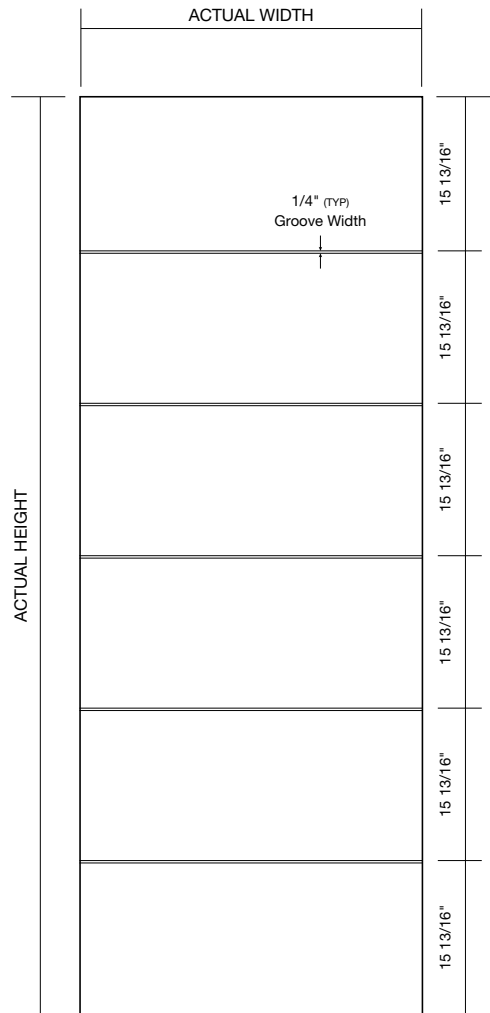

HARBOUR CRAFT® CONTEMPORARY FIBERGLASS DOORS

CONTEMPORARY 05 - BM

8'0" HARBOUR CRAFT FIBERGLASS DOORS:
RUSTIC MAHOGANY SKINS

GLASS OPTIONS	
Size	Glass Detail
Solid Door Glass Not Available	

8'0" Contemporary 05 (05) Harbour Craft Fiberglass Doors - BM

DOOR WIDTH			DOOR HEIGHT	
Nominal	Actual	"A"	Nominal	Actual
2-8	31 3/4"	N/A	8-0	95"
2-10	33 3/4"	N/A		
3-0	35 3/4"	N/A		
3-6	41 3/4"	N/A		

STANDARD FEATURES:

- Hinge prep
- Cylindrical lock locations
- LVL lock & hinge stiles with composite PVC cap
- Composite top and bottom rails
- Square edge design
- Polyurethane foam filled
- 1-3/4" door