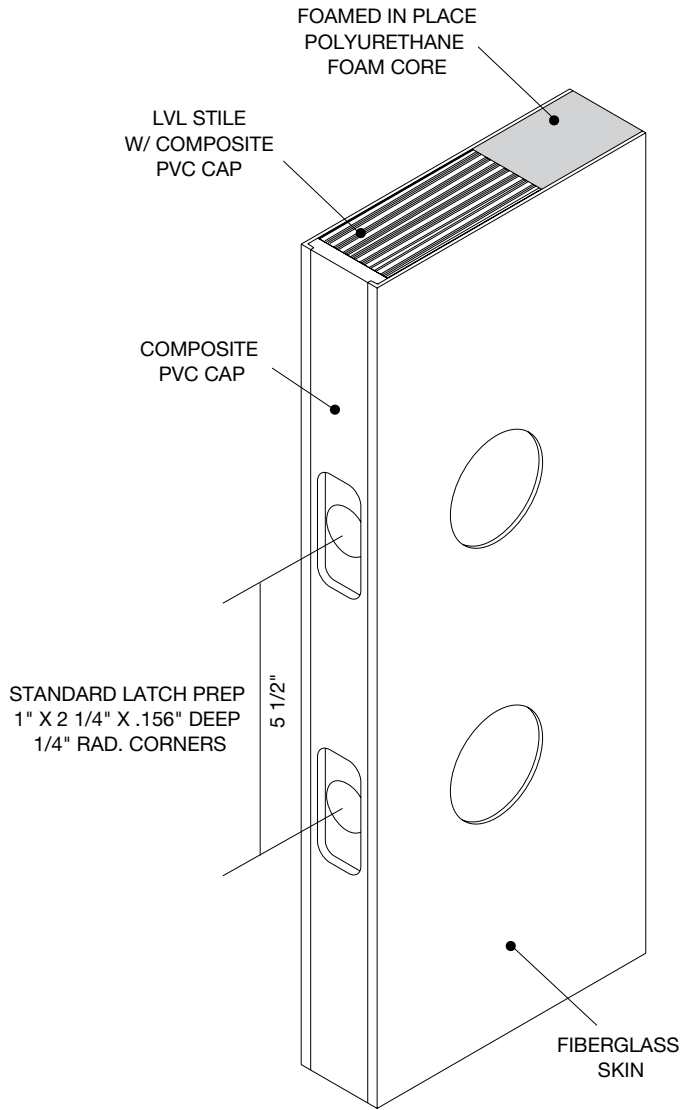

Edge Prep Detail Options

LATCH PREP