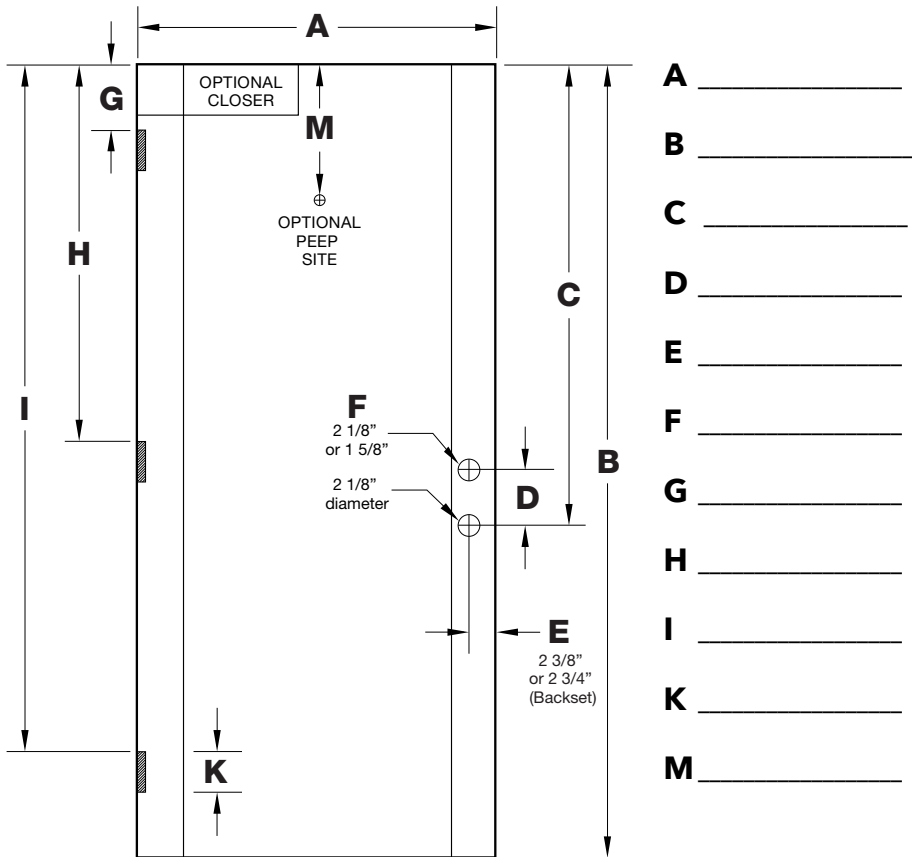

DOOR WIDTH			DOOR HEIGHT	
Nominal	Actual	"A"	Nominal	Actual
2-8	31 3/4"	22"	8-0	95"
2-10	33 3/4"	24"		
3-0	35 3/4"	26"		
3-6	41 3/4"	32"		

STANDARD FEATURES:

- Hinge prep
- Cylindrical lock locations
- LVL lock & hinge stiles with composite PVC cap
- Composite top and bottom rails
- Square edge design
- Polyurethane foam filled
- 1-3/4" door

6'8" HARBOUR CRAFT® FIBERGLASS DOOR SPECIFICATION SHEET

CUSTOMER NAME: _____ P.O. #: _____

DATE: _____ QTY: _____ CUSTOM ORDER STANDARD STOCK

- A _____
- B _____
- C _____
- D _____
- E _____
- F _____
- G _____
- H _____
- I _____
- K _____
- M _____